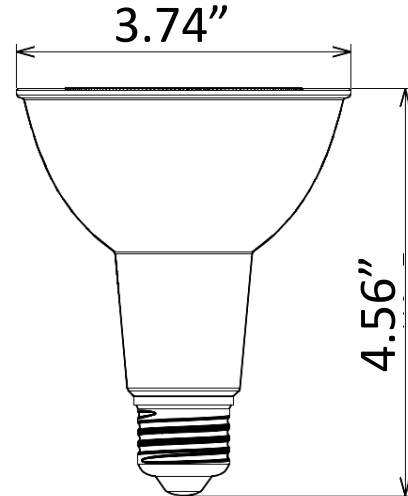

DIMENSIONS:

TC-PAR30-11W-RGBW-WIFI

WG SMART APP COMPATIBLE RGBW PAR30

ELECTRICAL SPECIFICATIONS:

- Voltage: 120VAC
- Wattage: 11W
- Efficacy: 77LM/W

HOUSING SPECIFICATIONS:

- Aluminum housing
- Base: E26
- Lifespan: 25,000 hr.
- Operating temperature: -4°F~113°F